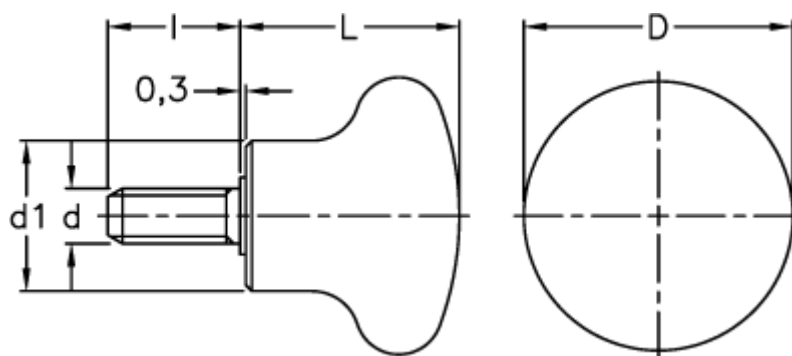

Article number: 2304046411

Description: E+G Handle
P.131/35 p-M8x25

Measures

d = M8

D = 34

d1 = 18

l = 25

L = 27